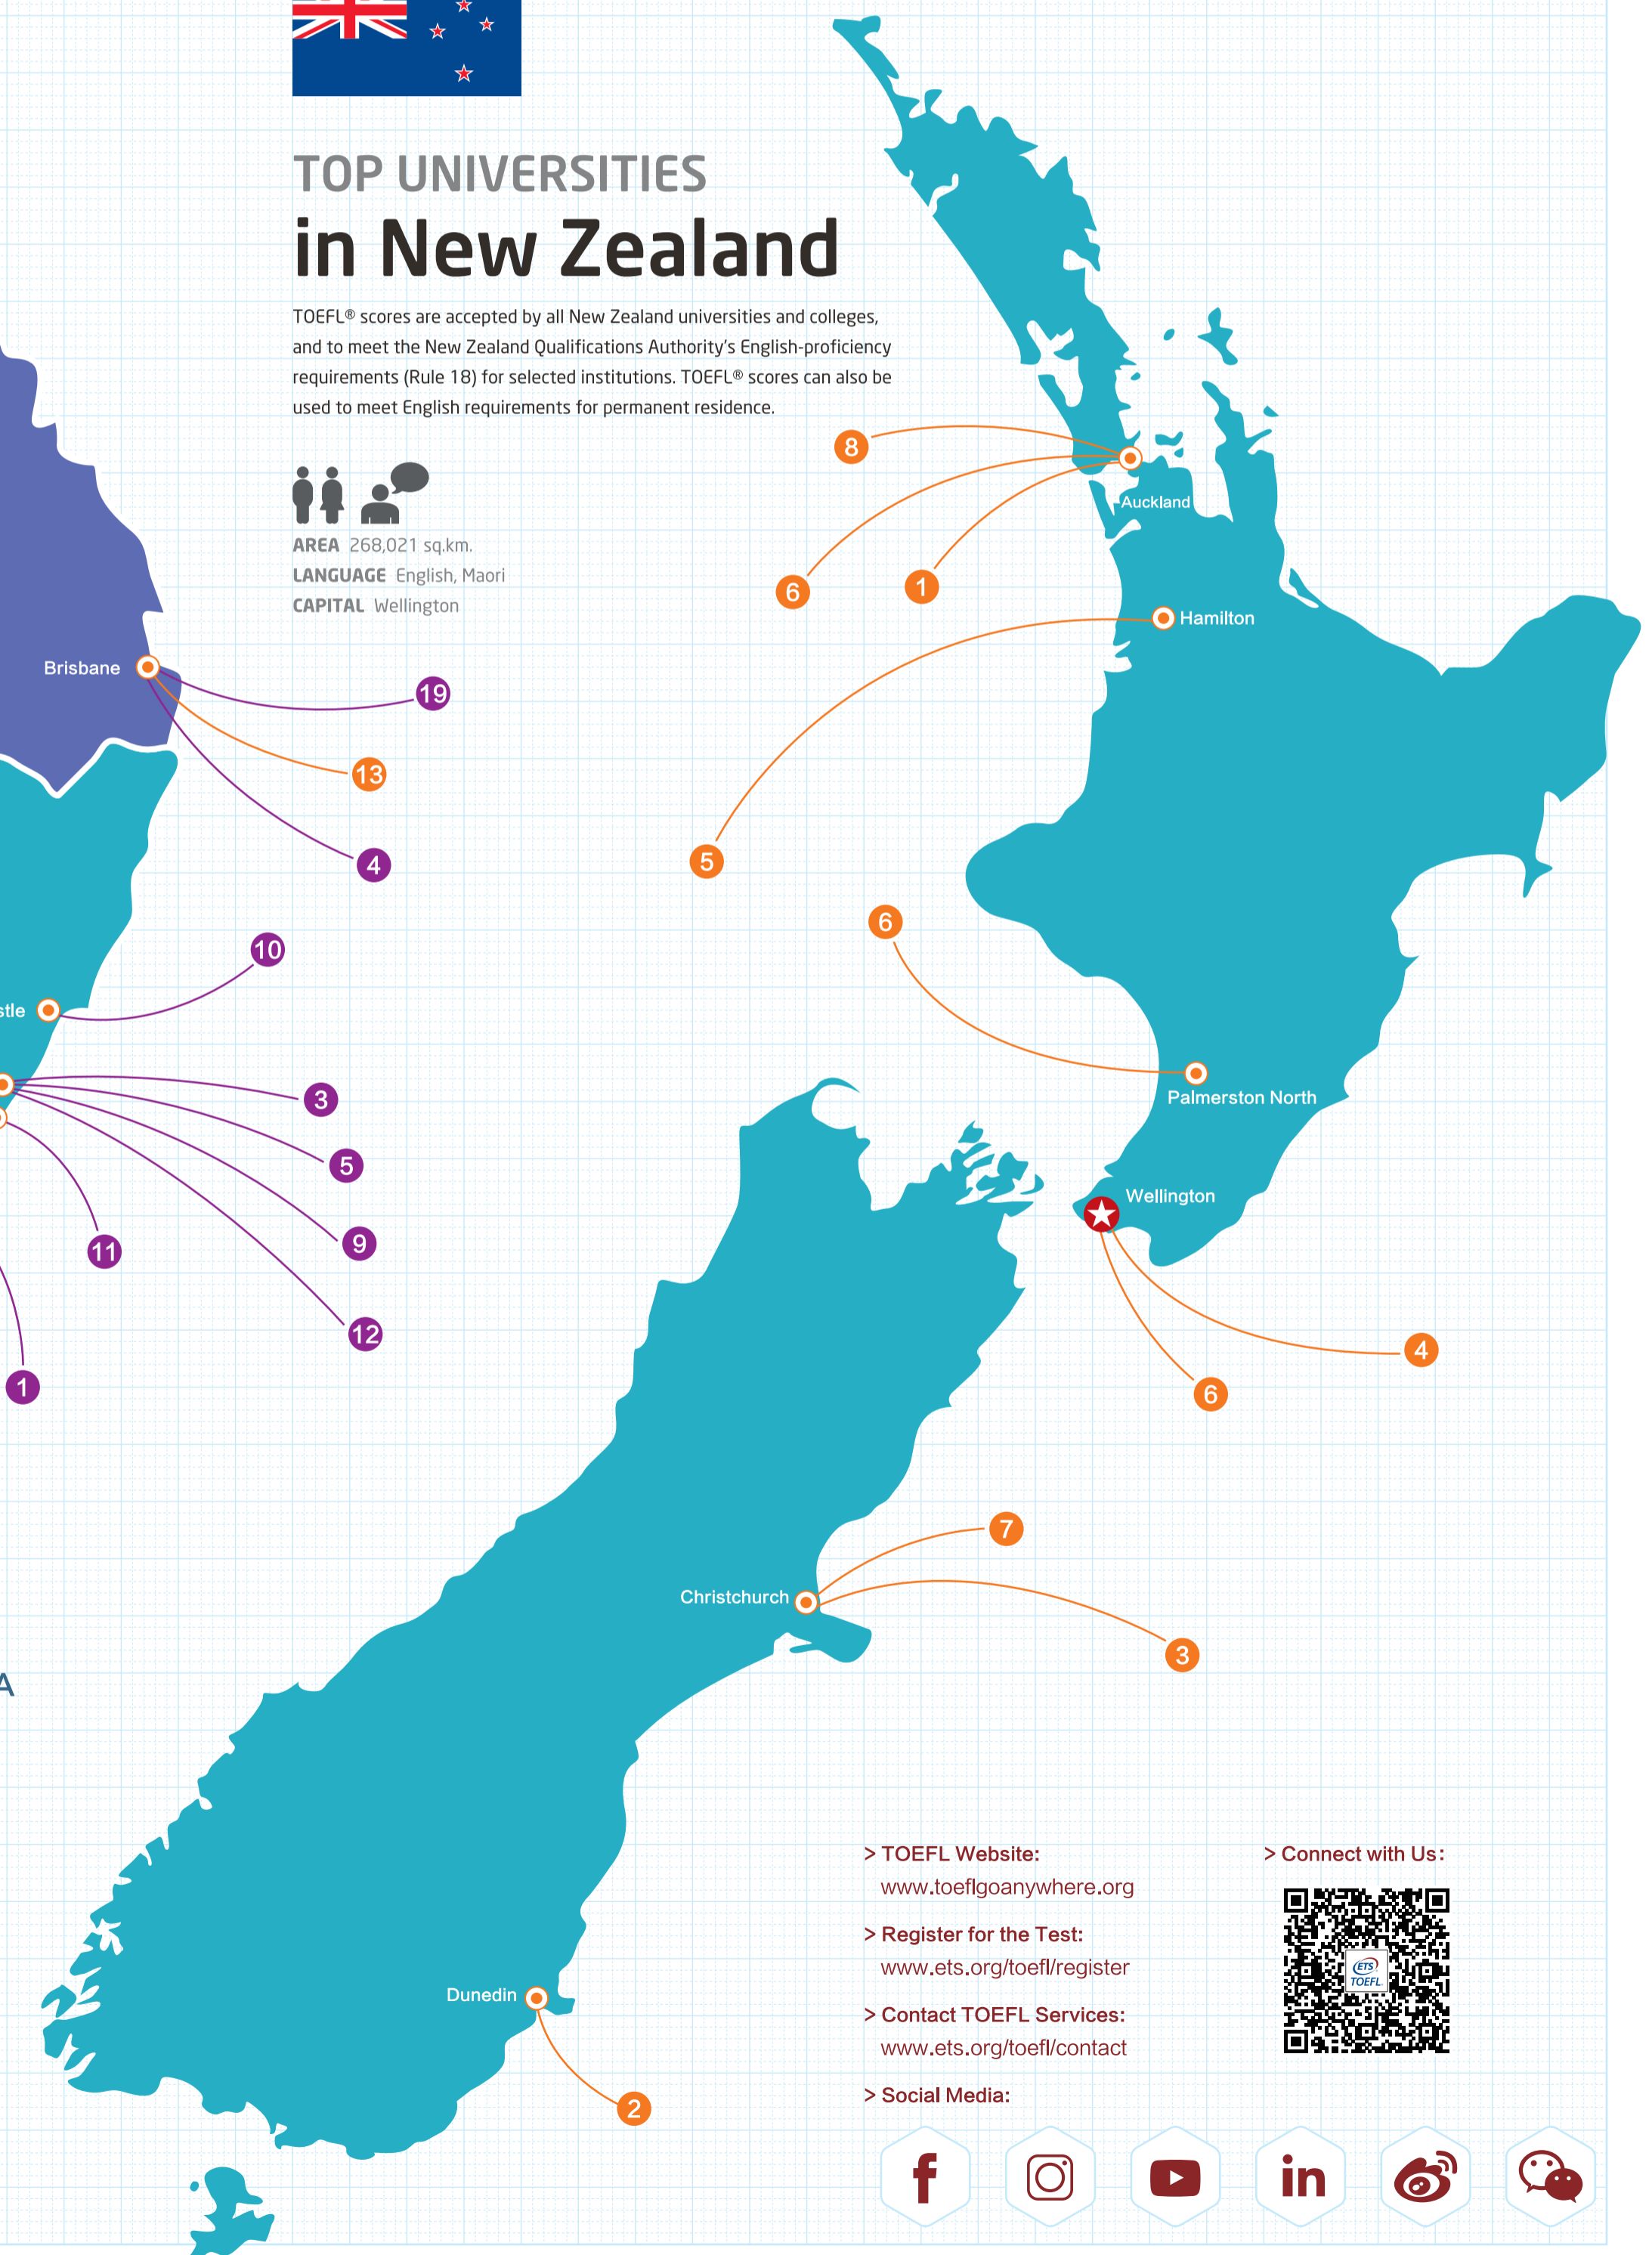

> TOEFL Website:
www.toeflgoanywhere.org
> Register for the Test:
www.ets.org/toefl/register
> Contact TOEFL Services:
www.ets.org/toefl/contact
> Social Media:

> Connect with Us: