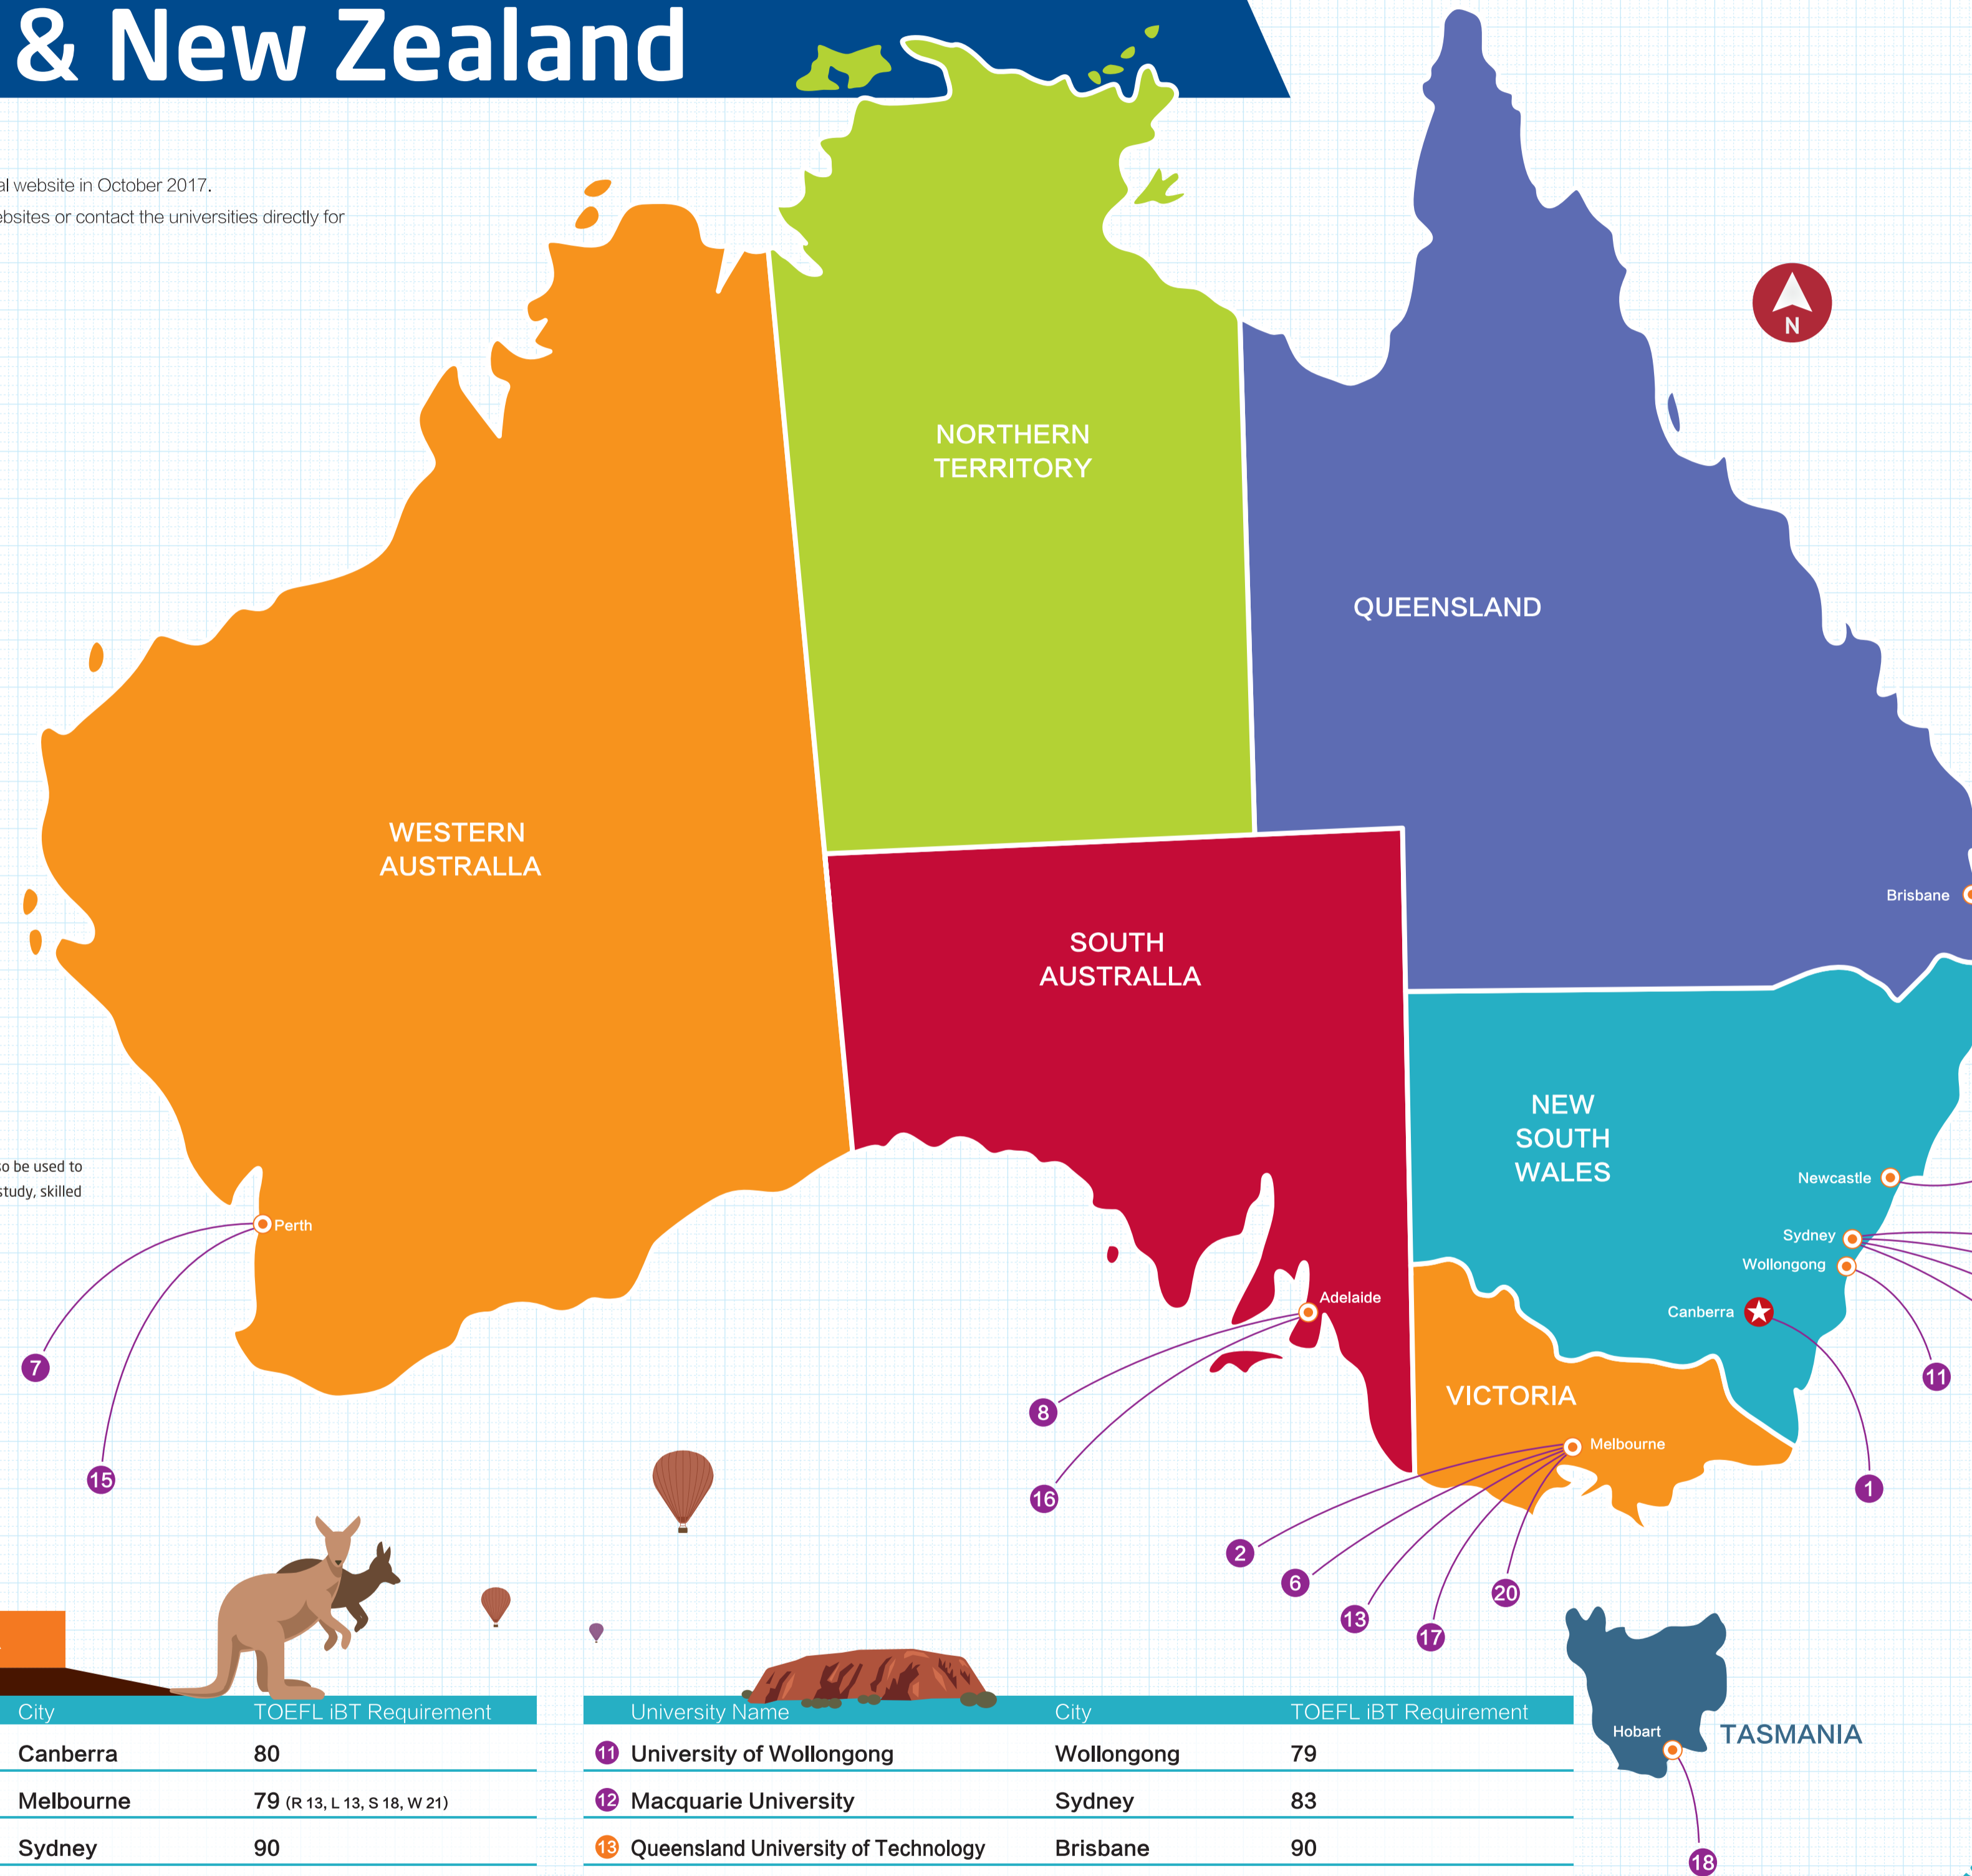

TOEFL Requirements of the Top Universities in Australia & New Zealand

■ Ranking from 2018 QS World University Rankings
■ TOEFL requirements were taken from each university's official website in October 2017.
■ The data provided is for reference only. Visit the university websites or contact the universities directly for the latest information before applying.

Top Universities in New Zealand

University Name	City	TOEFL iBT Requirement
1 University of Auckland	Auckland	80
2 University of Otago	Dunedin	80 (W 20)
3 University of Canterbury	Christchurch	80 (W 19)
4 Victoria University of Wellington	Wellington	80
5 University of Waikato	Hamilton	79
6 Massey University	(3 campuses)	80 (W 19)
7 Lincoln University	Christchurch	60 (W 18)
8 Auckland University of Technology	Auckland	80

TOP UNIVERSITIES in New Zealand

AREA 268,021 sq.km.
LANGUAGE English, Maori
CAPITAL Wellington

TOP UNIVERSITIES in Australia

TOEFL® scores are accepted by all Australian universities, and can also be used to satisfy the required English-language requirement for student, post-study, skilled migration and permanent residence visas.

AREA 7,692,024 sq.km.
LANGUAGE English
CAPITAL Canberra

Top 20 Universities in Australia

University Name	City	TOEFL iBT Requirement
1 Australian National University	Canberra	80
2 University of Melbourne	Melbourne	79 (R 13, L 13, S 18, W 21)
3 University of New South Wales	Sydney	90
4 University of Queensland	Brisbane	87
5 University of Sydney	Sydney	85
6 Monash University	Melbourne	79 (R 13, L 12, S 18, W 21)
7 University of Western Australia	Perth	82 (R 18, L 20, S 20, W 22)
8 University of Adelaide	Adelaide	79 (R 13, L 13, S 18, W 21)
9 University of Technology, Sydney	Sydney	79
10 University of Newcastle	Newcastle	60

University Name	City	TOEFL iBT Requirement
11 University of Wollongong	Wollongong	79
12 Macquarie University	Sydney	83
13 Queensland University of Technology	Brisbane	90
14 RMIT University	Melbourne	92
15 Curtin University	Perth	79
16 University of South Australia	Adelaide	60
17 Deakin University	Melbourne	65
18 University of Tasmania	Hobart	72 (R 10, L 9, S 16, W 19)
19 Griffith University	Brisbane	79 (R 19, L 19, S 19, W 19)
20 La Trobe University	Melbourne	60 (R 18, L 18, S 18, W 22)